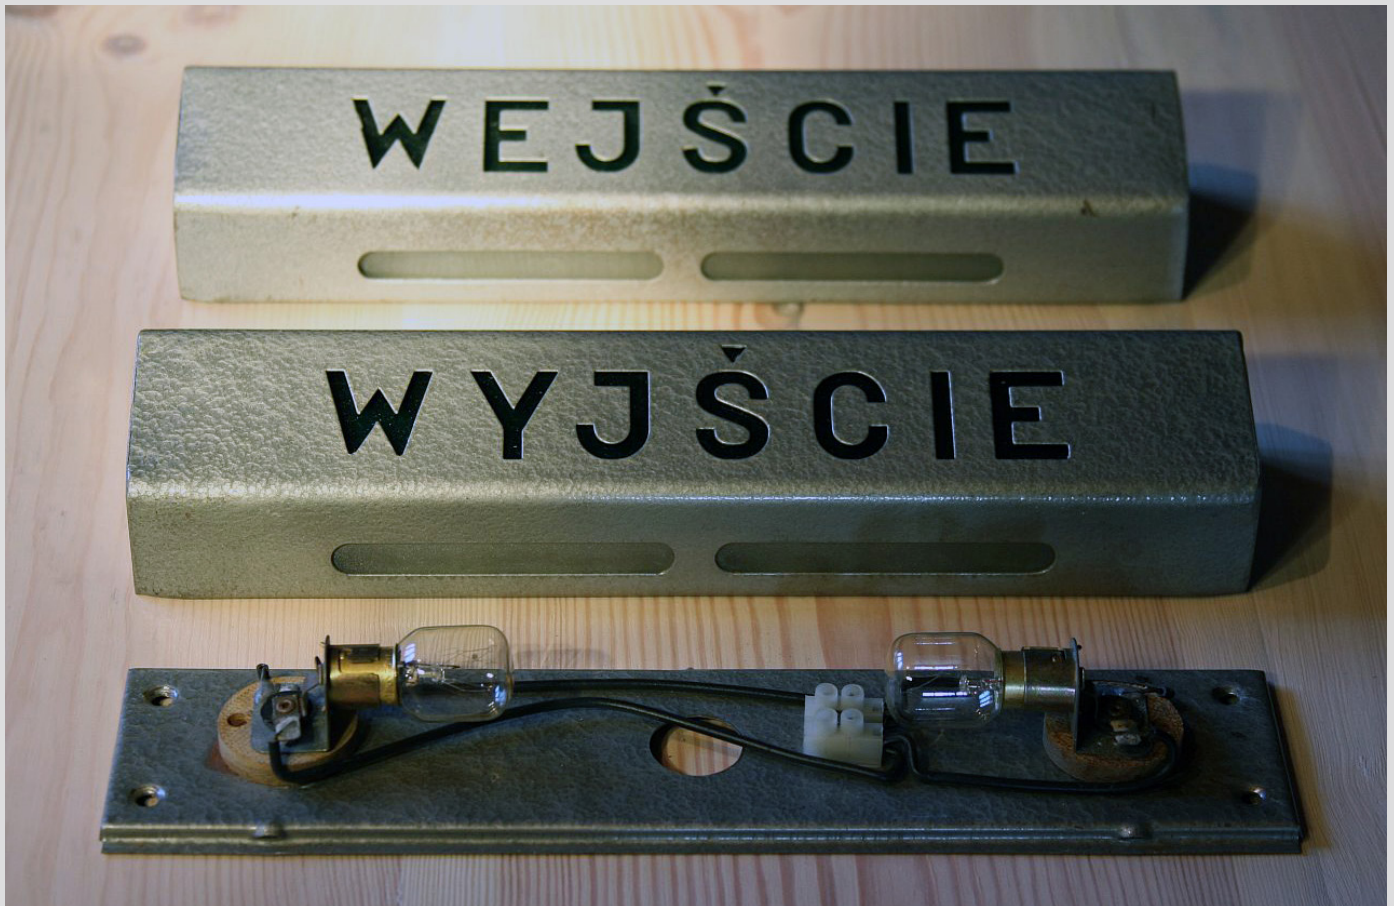

Cinema Sign “WYJŚCIE” (Eng. EXIT)

Price:

Dimensions:

Height: 7.6 cm, length: 31.2 cm, width: 5.5 cm, weight: 0.7 kg

PRIMARY USE

The original information and lighting cinema signboard from the 1960s. It was originally placed above the exit door from the cinema halls. The offered model is the successor to the sign from the 50s with a backlit inscription painted on glass.

CONSTRUCTION

Material – steel sheet painted with so-called hammer-paint. The front part with the openwork inscription “WYJŚCIE” and two longitudinal cuts fulfilling the lighting function. From the inside, there are two window panes: green and milk. The base part is equipped with two frames installed for BA 15d type bulbs, electric wires, as well as located mounting holes.

Perfect condition – all elements are original, some of them do not carry signs of use.

We choose signboards for shipping at random.

Cinema Sign “WYJŚCIE” (Eng. EXIT)